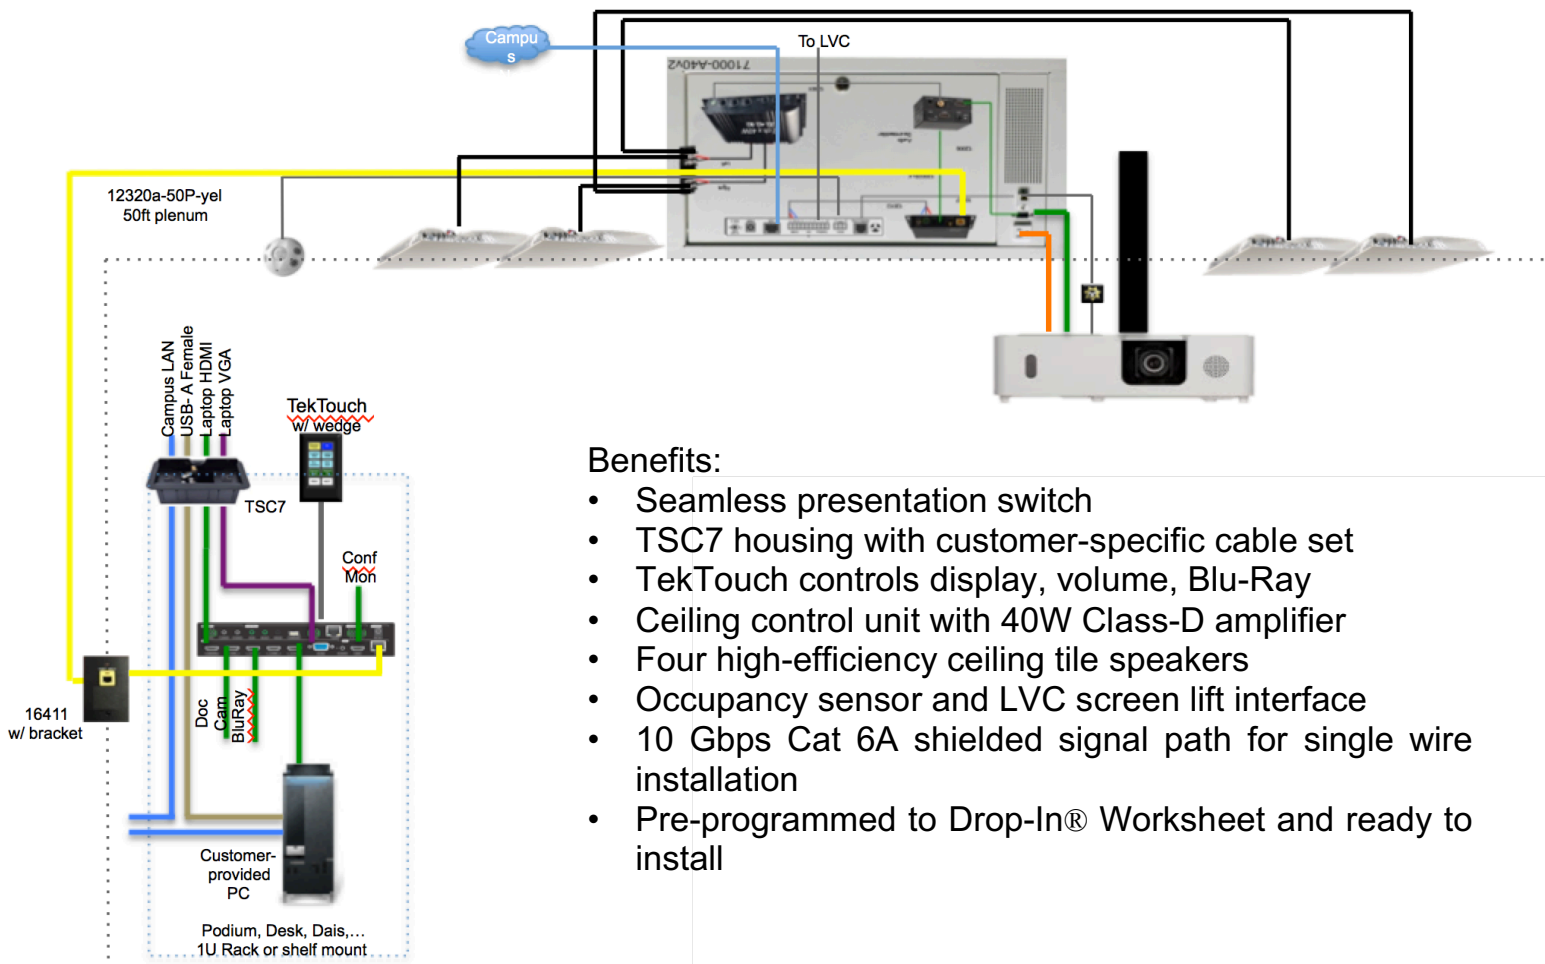

The 71021-DI is constructed around the 71000-A20 integrated ceiling control unit containing HDBaseT receiver, TEK 3 A/V controller and 2 channel x 20W audio amplifier integrated into a 78038 plenum-rated ceiling box. A single Cat 6A shielded plenum-rated cable (provided) connects the ceiling unit to the podium wall plate (also provided). The plenum-rated cable (12350Y-6ASP) and the 78038 are warranted for 10 years. It is essential that proper installation techniques be followed to maintain this warranty.

The presentation switcher has 5 HDMI and 1 VGA inputs, with HDMI and HDBaseT outputs. Control information is carried across the HDBaseT cable to the TekMonitor in the ceiling unit. The pre-programmed TekTouchPad provides simple and consistent room control. All essential cabling for expeditious and consistent installation is included.

Benefits:

- Seamless presentation switch
- TSC7 housing with customer-specific cable set
- TekTouch controls display, volume, Blu-Ray
- Ceiling control unit with 40W Class-D amplifier
- Four high-efficiency ceiling tile speakers
- Occupancy sensor and LVC screen lift interface
- 10 Gbps Cat 6A shielded signal path for single wire installation
- Pre-programmed to Drop-In® Worksheet and ready to install