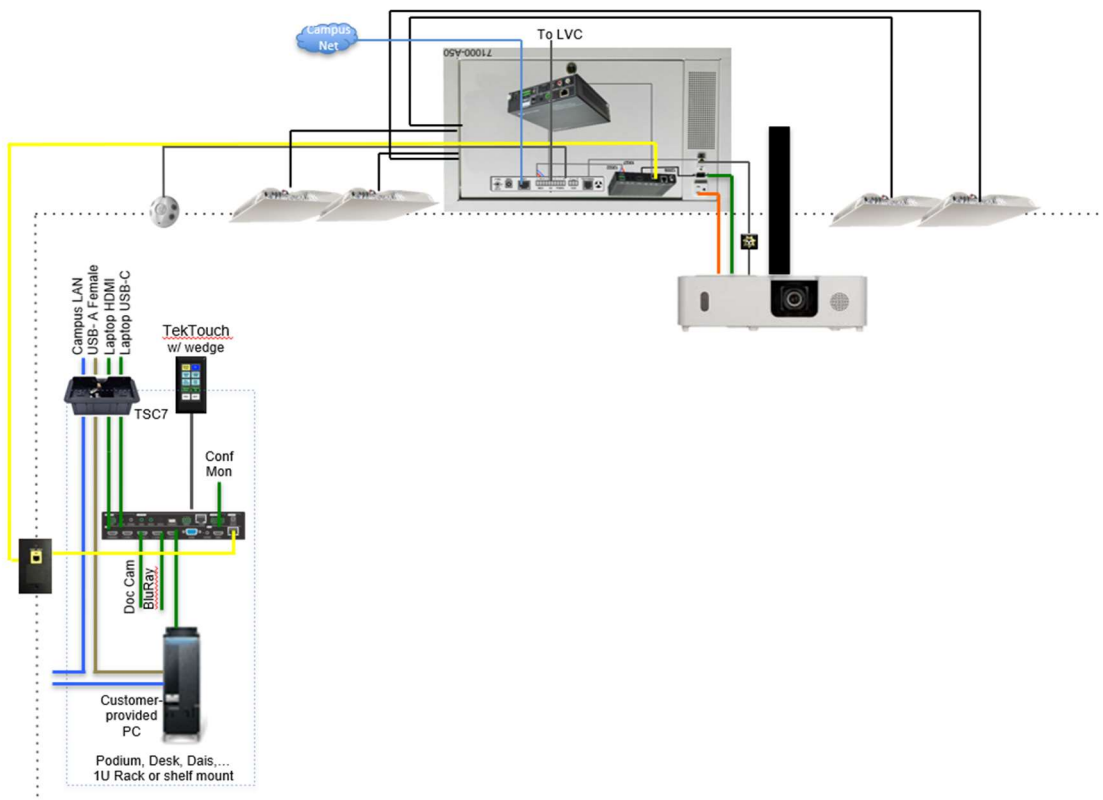

Class/Training Drop-In

71021-DI Data Sheet

Optimized for rooms with a single display, the 71021-DI offers everything needed to install a modern classroom, science lab, lecture hall, or training room. Seamless video switching, occupancy-based automation, remote management and effortless control combine to offer an unparalleled level of performance and convenience.

The 71021-DI is built around an integrated ceiling control unit and a highly integrated seamless presentation switcher. A single premium Cat 6A shielded plenum-rated cable connects the ceiling unit to the podium wall plate. Control information is carried across the HDBaseT cable between the switcher and the TekMonitor in the ceiling unit. The pre-programmed TekTouchPad provides simple and consistent room control.

This Drop-In is optimized for single display applications, and includes options for multiple mirrored displays. With easy installation & exceptional customization, the TEKVOX 71021-DI is an industry stand-out in powerful A/V control for the modern digital classroom.

Class/Training Drop-In

71021-DI Data Sheet

Inputs	5 HDMI (19-pin, Female) 1 VGA (15-pin, Female)
Supported Resolutions	Up to 1080p @ 60Hz
User Interface	TekTouchPad 3.5" Programmable Color Touchscreen
Display Support	Single Display
Maximum Transmission Distance (instructor/presenter desk to display)	1080p: 330ft (100m)
Audio Amplifiers Supported	8Ω @ 2x50/1x100W or 70V @ 40W
Additional Features	Occupancy-based Automation Pure-hardware, real-time anti-theft protection LVC Screen Lift Control for Electric Projection Screens Real-time Confidence Monitor for presented content
Compliances	HDMI 1.3, DVI 1.3, HDCP 2.2
Temperature	32 ~ 104°F (0 ~ 40°C)
Humidity	10 ~ 90%