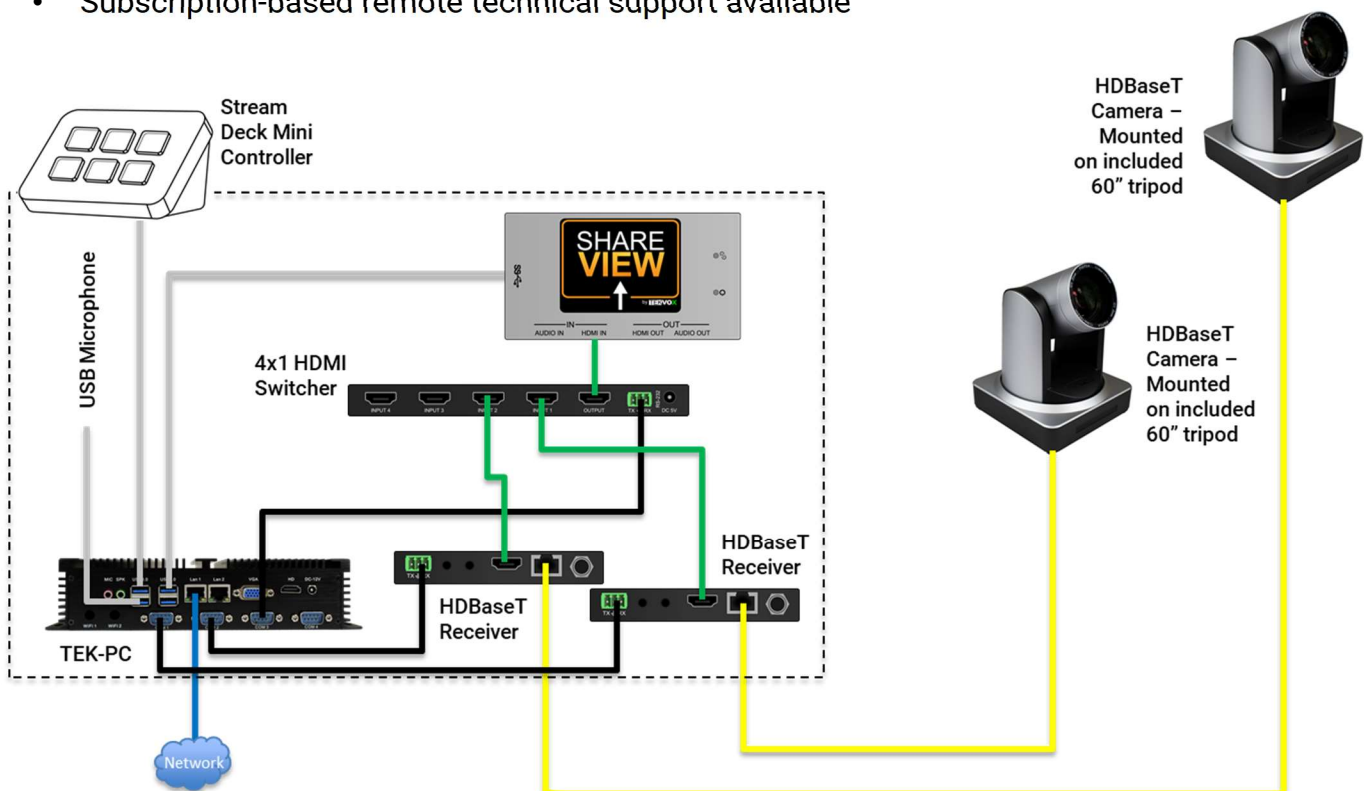

Live Streaming Mobile Kit

71208-DI Data Sheet

The TEKVOX 71208-DI Drop-In provides a mobile, quick-setup solution for equipping any room with live-streaming capabilities. Featuring dual sleek PTZ cameras with preset positions & 5x or 20x optical zoom, this A/V solution offers professional-quality live streaming at an affordable price. With all equipment pre-programmed & mounted, and minimal cabling, adding live broadcasting to an existing facility without requiring a permanent installation or specialized programming has never been easier.

The system's PTZ cameras are connected via HDBaseT, allowing video, control signals, and power for each camera to travel through a single cable for a clean, no-mess setup. Each camera comes with a tripod for quick, stable mounting with no additional hardware. Users can select which camera to view, or show both at once in a side-by-side multiview display. Camera content is encoded for the provided PC via TEKVOX's ShareView™ technology. A studio-quality microphone captures voice audio, which is also passed to the computer. A StreamDeck Mini controller ties the system together with straightforward control of live-streaming and camera position. This Drop-In is compatible with any web-based videoconferencing software, including Zoom, Facebook Live, Teams, Skype, BlueJeans, and WebEx, as well as Youtube.

Features:

- Professional-quality live-streaming in a mobile, self-contained package for any space
- Dual PTZ cameras with preset positions, single-cable install, and 5x or 20x optical zoom
- StreamDeck Mini provides convenient, intuitive control of camera & live-streaming
- Professional-quality audio, video, and integration, all pre-programmed & tested
- Real-time, high-quality footage from camera with TEKVOX's ShareView technology
- Subscription-based remote technical support available