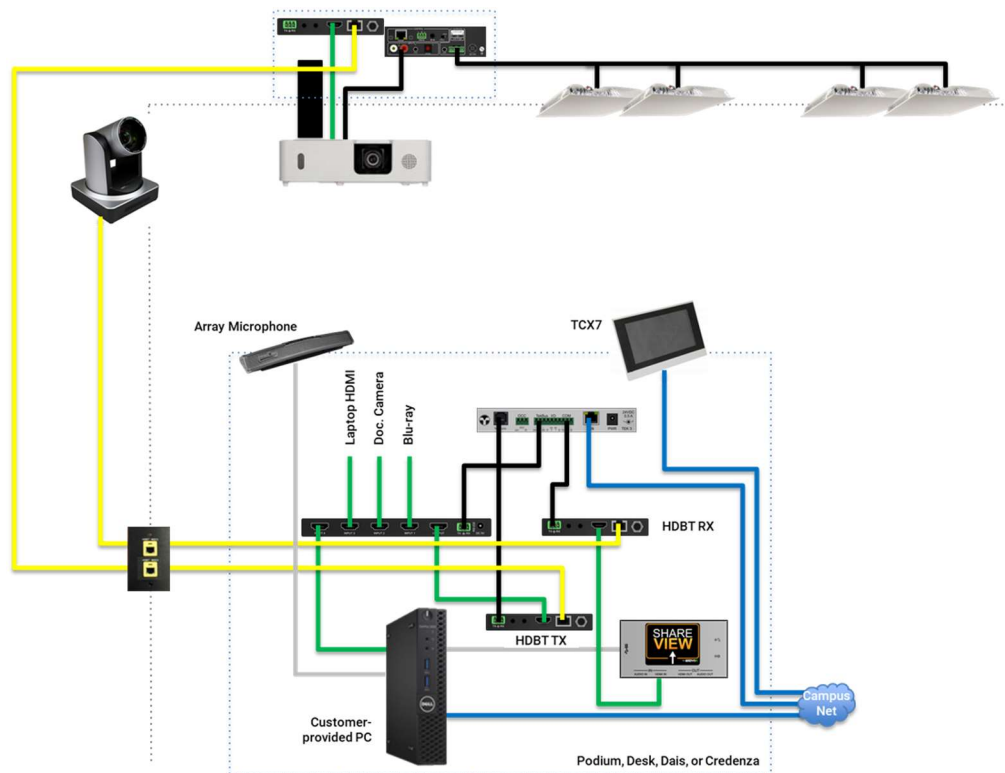

## 71406-DLC Data Sheet

The 71406-DLC offers foundational video conferencing and live streaming for a small or medium classroom. This solution expands on the capabilities of the 71404-DLC by adding audio amplification for superior video conference sound quality in larger rooms.

The Foundation VTC Drop-In is the ideal solution for adding local presentation, live-streaming/video conferencing, and TEKVOX's suite of remote management tools to a medium, entry-level classroom or training room. With TEKVOX's revolutionary ShareView™ technology, presenters can broadcast classroom video and lesson content simultaneously from a single interface. HDBaseT transmission carries audio, video, and control signals over a single cable for a professional, streamlined installation that just works, every time. A TCX7 7" touchscreen provides powerful, easy-to-use controls at your fingertips, with a customer-specific interface tailored to each individual system. An array microphone, Class-D audio amplifier, and cutting-edge PTZ camera provide exceptional-quality audio and video, ensuring crisp sound, dazzling video, and unmatched reliability.

### Features:

- Incredibly smooth, high-quality video from full-HD PTZ camera with 12x optical zoom
- ShareView™ allows simultaneous presentation of instructor video & lesson content
- Supports local presentation of PC & three other HDMI sources, as well as streaming of PC
- TCX7 Touchscreen Controller offers personalized, practical room control at your fingertips
- Array microphone supplies crystal-clear audio with built-in AEC for echo-free conferencing
- Available with 8Ω or 70V audio amplifiers for driving room speakers
- Compatible with any videoconferencing software (Skype, Zoom, BlueJeans, Teams, etc...)