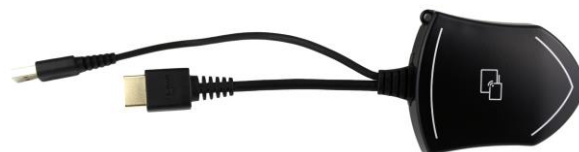

ShareView Wireless Pro

79060-WPSPro Data Sheet

The ShareView Wireless Pro offers professional-quality presentation, multiview, and BYOD video conferencing, all completely wireless. Users can wirelessly present content from their HDMI or USB-C laptop, from an Apple device via Airplay, or from an Android device using a free app. The ShareView Wireless Pro supports full-4K resolution, up to 16 users presenting simultaneously, and seamless switching. Laptops connected wirelessly to a display via the ShareView Wireless Pro can access any USB cameras or microphones connected to the base receiver unit. Presenters can control any wirelessly-connected device via an interactive display or a mouse connected to the base unit.

With the ShareView Wireless Pro, users can enjoy wireless, plug-and-play, seamless presentation and BYOD video conferencing with a wealth of premium features and advanced functionality.

Features:

- Wireless BYOD video conferencing and local presentation
- Plug-and-play operation with HDMI & USB-C hardware transmitters
- Supports Apple Airplay, Android Miracast, and Chromecast
- USB feedback for wireless control of devices from interactive displays
- Supports HDMI 2.0 and video output resolutions up to 4K@60Hz
- View up to 4 sources simultaneously for seamless, wireless collaboration
- Shipped fully functional, pre-programmed, and rigorously tested

HDMI + USB-A Wireless Transmitter