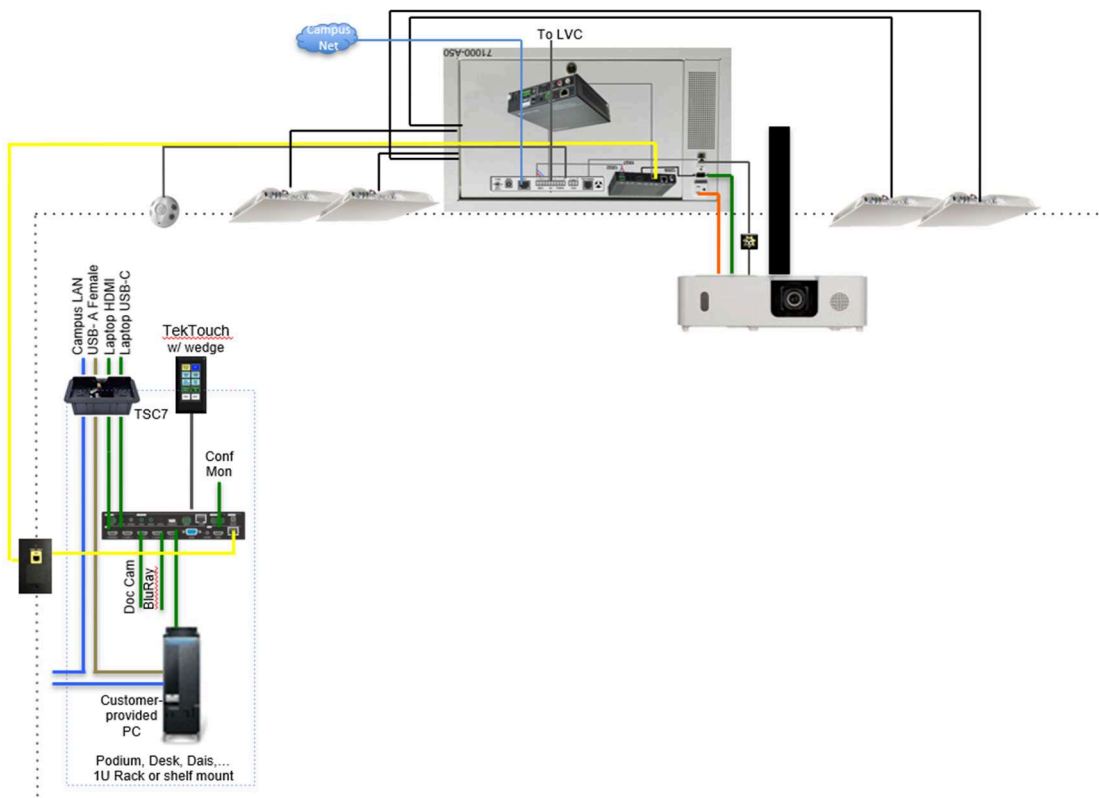

## 71021-DI Data Sheet

Optimized for rooms with a single display, the 71021-DI offers everything needed to install a modern classroom, science lab, lecture hall, or training room. Seamless video switching, occupancy-based automation, remote management and effortless control combine to offer an unparalleled level of performance and convenience.

The 71021-DI is built around an integrated ceiling control unit and a highly integrated seamless presentation switcher. A single premium Cat 6A shielded plenum-rated cable connects the ceiling unit to the podium wall plate. Control information is carried across the HDBaseT cable between the switcher and the TekMonitor in the ceiling unit. The pre-programmed TekTouchPad provides simple and consistent room control.

This Drop-In is optimized for single display applications, and includes options for multiple mirrored displays. With easy installation & exceptional customization, the TEKVOX 71021-DI is an industry stand-out in powerful A/V control for the modern digital classroom.

### Features:

- Seamless Presentation Switcher w/ 1080p resolution supports 5 HDMI & 1 VGA source
- Plenum-rated ceiling enclosure ensures fire safety without sacrificing sophistication
- Anti-theft protection, occupancy-based automation & (optional) electric screen lift control
- High-quality, rigorously tested HDBase-T signal path for lossless, single-wire installation
- Custom user interface for personalized, full-room control at your fingertips
- Shipped fully functional, pre-programmed, and rigorously tested