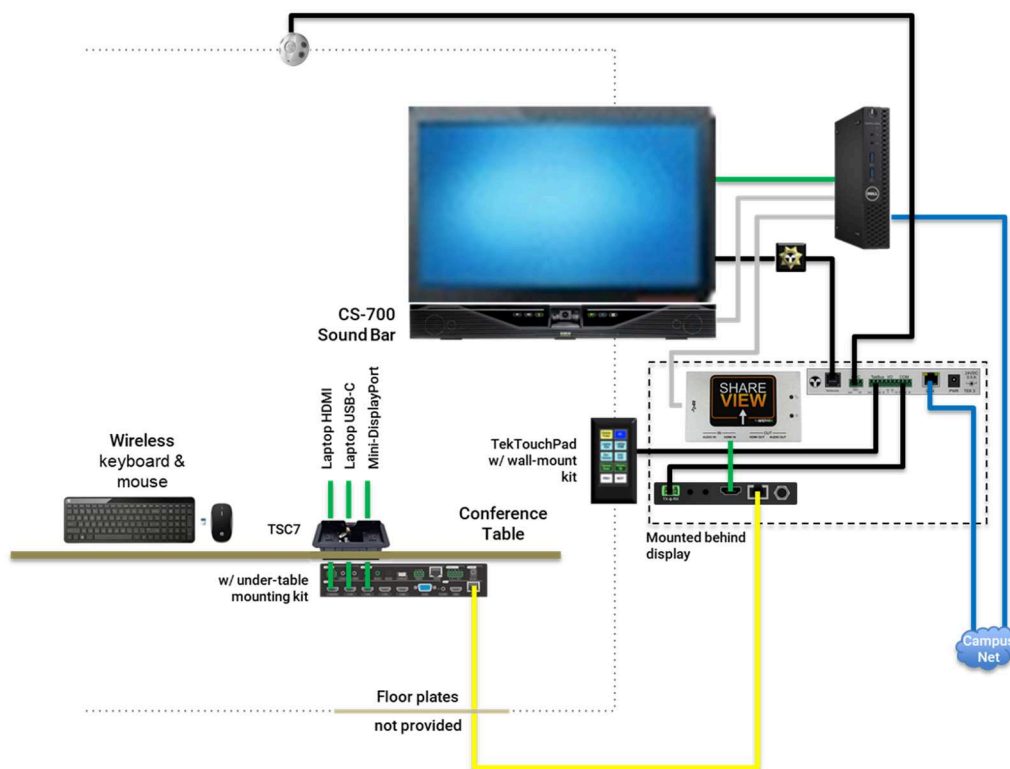

The Tier-1 ShareView Conference Room builds on the 71021-T0-SV by adding support for more in-table sources, allowing several users to have their devices plugged in simultaneously; it also adds a sleek in-table cable housing to keep user cables out of the way, but still easily accessible. With TEKVOX's ShareView™ technology, meeting attendees can share content from their personal devices by simply plugging into the convenient in-table connections; this system provides a streamlined, no-mess user experience with the functionality of a professional video conferencing software package. A wall-mounted TekTouchPad provides intuitive, comprehensive control of the room, and features like occupancy-based automation, anti-theft protection, and remote management make this conference room solution an industry standout in versatility, power, and ease of use.

Features:

- Unified control of audio volume, display power, and source selection
- Hassle-free sharing of local video from laptops or tablets via ShareView™
- Scheduled & motion-triggered automation for superior energy management & convenience
- Includes all software and hardware needed for a complete, working system
- Shipped fully-functional, pre-programmed, and rigorously tested
- Compatible with any videoconferencing software (Skype, Zoom, BlueJeans, Teams, etc...)