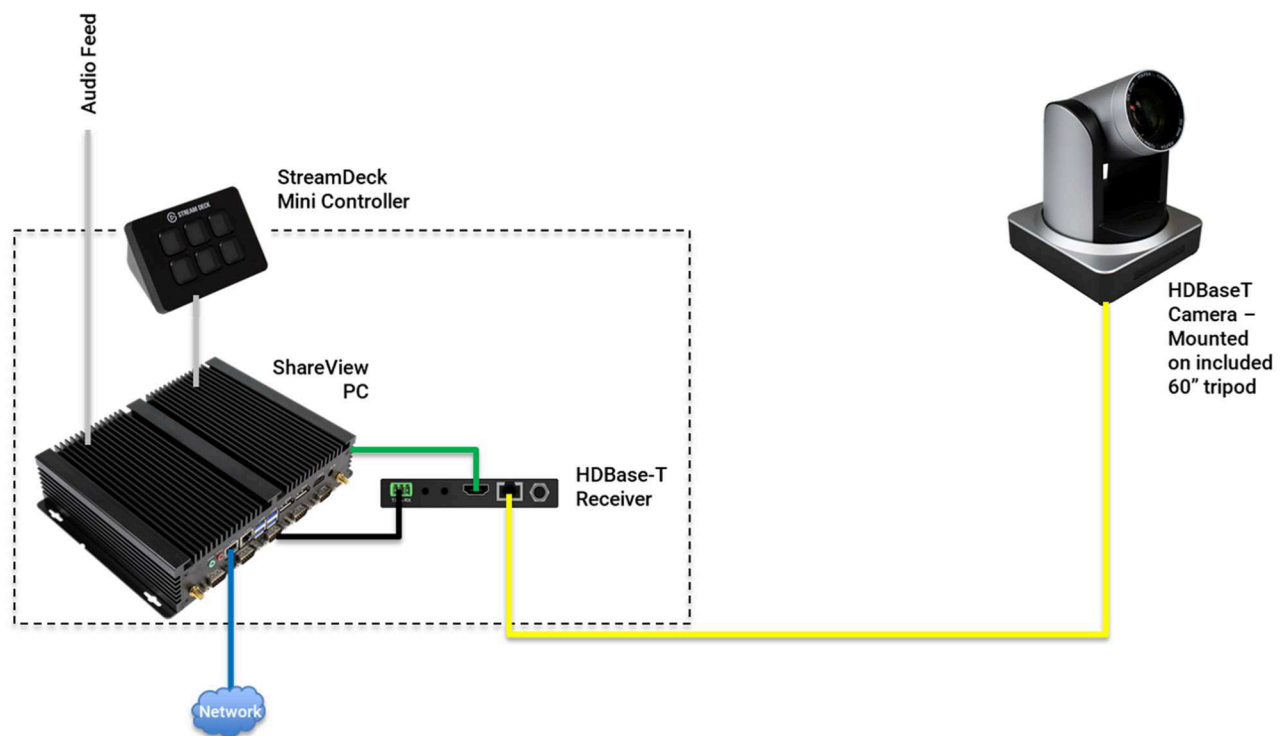

## 71206-DI Data Sheet

The TEKVOX 71206-DI Drop-In provides a mobile, quick-setup solution for equipping any room with live-streaming capabilities. Featuring a sleek PTZ camera with preset positions & 5x, 12x, or 20x optical zoom, this A/V solution offers professional-quality live streaming at an affordable price. With all equipment pre-programmed & mounted, and minimal cabling, adding live broadcasting to an existing facility without requiring a permanent installation or specialized programming has never been easier.

The system's PTZ camera is connected via HDBaseT, allowing video, control signals, and power for the camera to travel through a single cable for a clean, no-mess setup. The camera comes with a tripod for quick, stable mounting with no additional hardware. Camera content is encoded for the provided PC via TEKVOX's ShareView™ technology. A studio-quality microphone captures voice audio, which is also passed to the computer. A StreamDeck Mini controller ties the system together with straightforward control of live-streaming and camera position. This Drop-In is compatible with any web-based videoconferencing software, including Zoom, Facebook Live, Teams, Skype, BlueJeans, and WebEx, as well as Youtube.

### Features:

- Professional-quality live-streaming in a mobile, self-contained package for any space
- PTZ camera with preset positions, single-cable connection, and 5x or 20x optical zoom
- Convenient, intuitive control of camera & live-streaming with StreamDeck Mini controller
- Professional-quality audio, video, and integration, all pre-programmed & tested
- Subscription-based remote technical support available
- For permanent installations, see the 81200-DLC Connected Classroom Drop-In