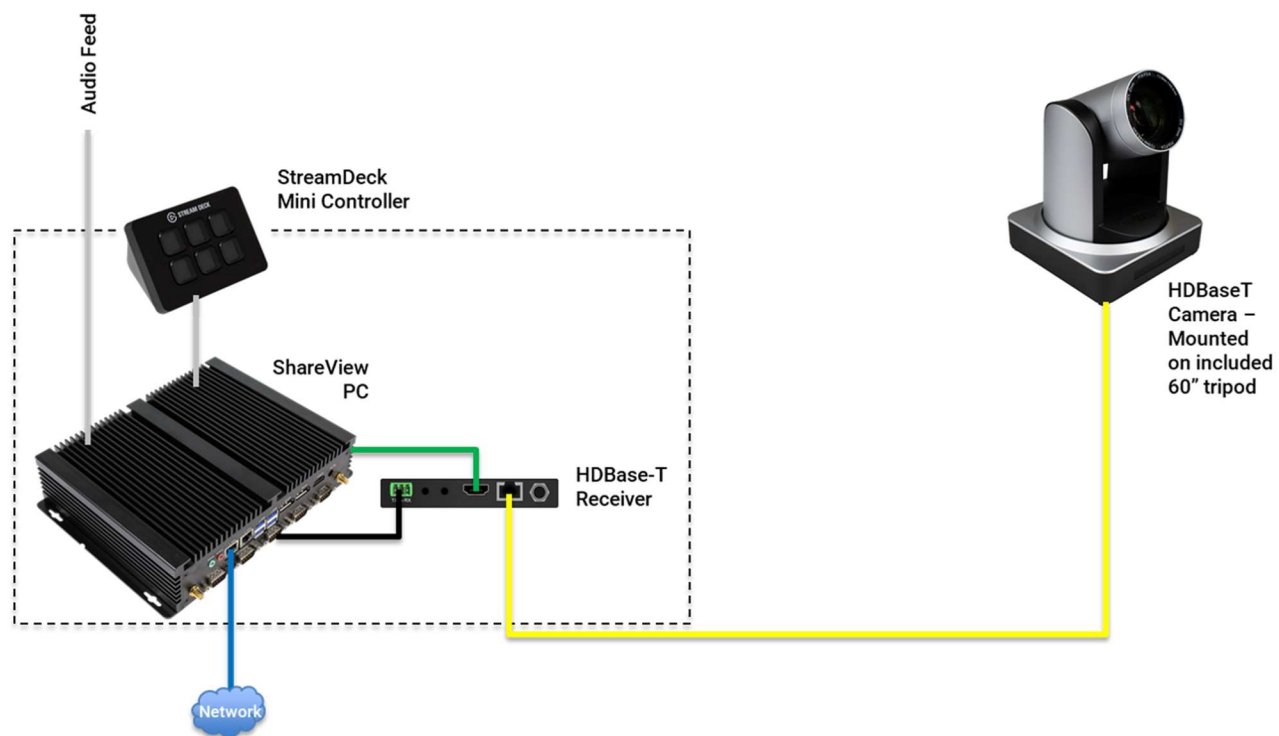

Live Streaming Mobile Kit

71206-DI Data Sheet

The TEKVOX 71206-DI Drop-In provides a mobile, quick-setup solution for equipping any room with live-streaming capabilities. Featuring a sleek PTZ camera with preset positions & 5x, 12x, or 20x optical zoom, this A/V solution offers professional-quality live streaming at an affordable price. With all equipment pre-programmed & mounted, and minimal cabling, adding live broadcasting to an existing facility without requiring a permanent installation or specialized programming has never been easier.

The system's PTZ camera is connected via HDBaseT, allowing video, control signals, and power for the camera to travel through a single cable for a clean, no-mess setup. The camera comes with a tripod for quick, stable mounting with no additional hardware. Camera content is encoded for the provided PC via TEKVOX's ShareView™ technology. A studio-quality microphone captures voice audio, which is also passed to the computer. A StreamDeck Mini controller ties the system together with straightforward control of live-streaming and camera position. This Drop-In is compatible with any web-based videoconferencing software, including Zoom, Facebook Live, Teams, Skype, BlueJeans, and WebEx, as well as Youtube.

Features:

- Professional-quality live-streaming in a mobile, self-contained package for any space
- PTZ camera with preset positions, single-cable connection, and 5x or 20x optical zoom
- Convenient, intuitive control of camera & live-streaming with StreamDeck Mini controller
- Professional-quality audio, video, and integration, all pre-programmed & tested
- Subscription-based remote technical support available
- For permanent installations, see the 81200-DLC Connected Classroom Drop-In