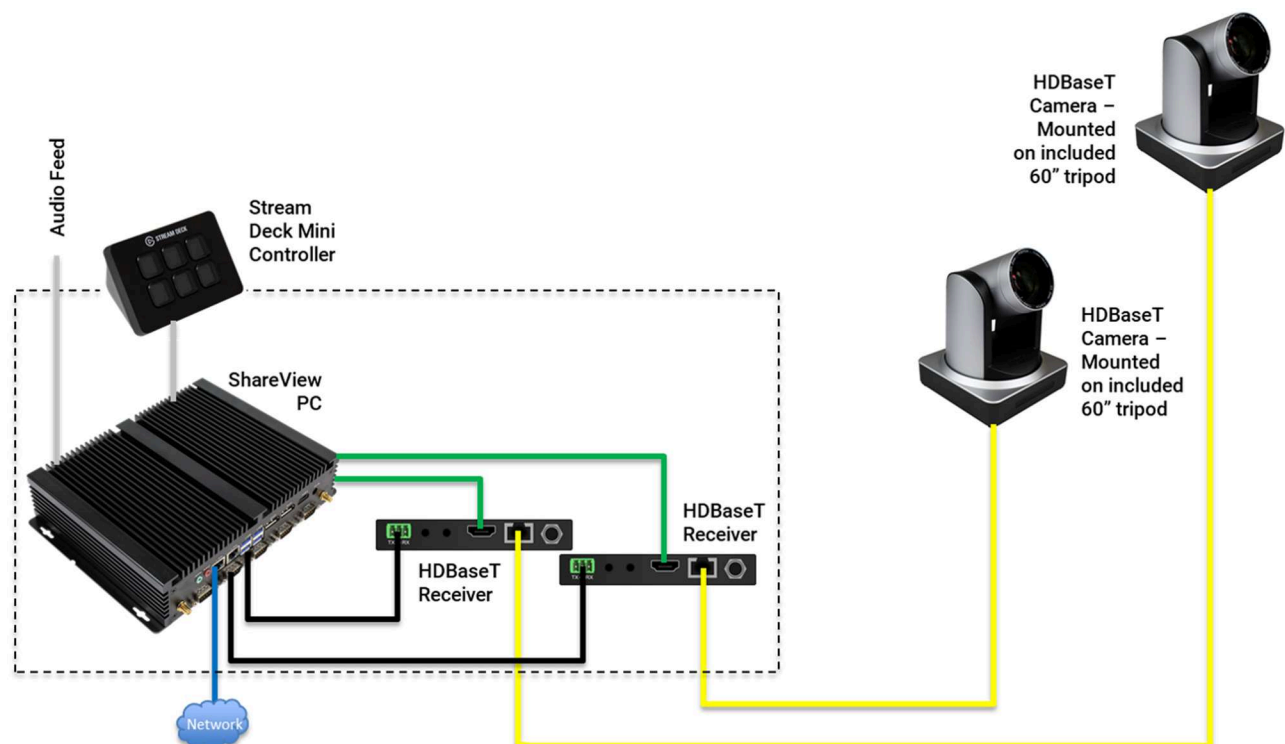

Live Streaming Mobile Kit

71208-DI Data Sheet

The TEKVOX 71208-DI Drop-In provides a mobile, quick-setup solution for equipping any room with live-streaming capabilities. Featuring dual sleek PTZ cameras with preset positions & 5x or 20x optical zoom, this A/V solution offers professional-quality live streaming at an affordable price. With all equipment pre-programmed & mounted, and minimal cabling, adding live broadcasting to an existing facility without requiring a permanent installation or specialized programming has never been easier.

The system's PTZ cameras are connected via HDBaseT, allowing video, control signals, and power for each camera to travel through a single cable for a clean, no-mess setup. Each camera comes with a tripod for quick, stable mounting with no additional hardware. Users can select which camera to view, without the need for additional equipment or software. Camera content is encoded for the provided PC via TEKVOX's ShareView™ technology. A studio-quality microphone captures voice audio, which is also passed to the computer. A StreamDeck Mini controller ties the system together with straightforward control of live-streaming and camera position. This Drop-In is compatible with any web-based videoconferencing software, including Zoom, Facebook Live, Teams, Skype, BlueJeans, and WebEx, as well as Youtube.

Features:

- Professional-quality live-streaming in a mobile, self-contained package for any space
- Dual PTZ cameras with preset positions, single-cable install, and 5x, 12x, or 20x optical zoom
- StreamDeck Mini provides convenient, intuitive control of camera & live-streaming
- Professional-quality audio, video, and integration, all pre-programmed & tested
- Real-time, high-quality footage from camera with TEKVOX's ShareView technology
- Subscription-based remote technical support available