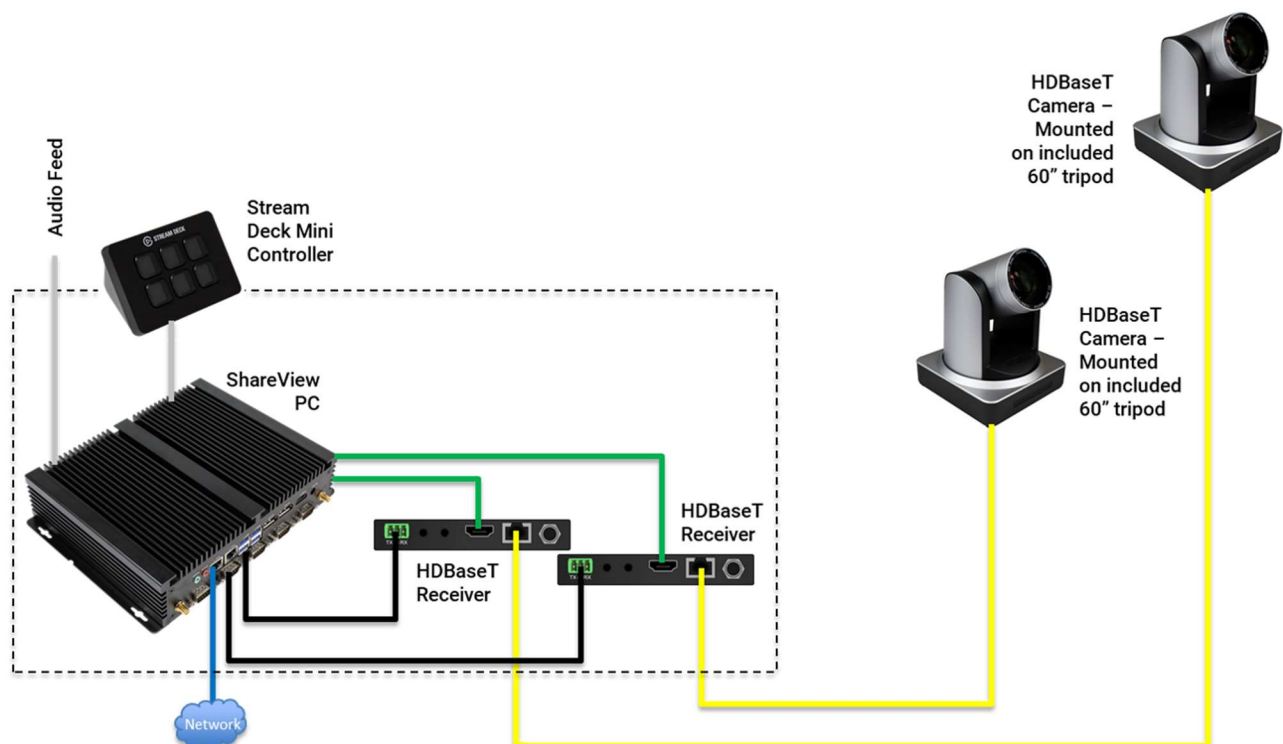

Live Streaming Mobile Kit

71208-DI Data Sheet

The TEKVOX 71208-DI Drop-In provides a mobile, quick-setup solution for equipping any room with live-streaming capabilities. Featuring dual sleek PTZ cameras with preset positions & 5x or 20x optical zoom, this A/V solution offers professional-quality live streaming at an affordable price. With all equipment pre-programmed & mounted, and minimal cabling, adding live broadcasting to an existing facility without requiring a permanent installation or specialized programming has never been easier.

The system's PTZ cameras are connected via HDBaseT, allowing video, control signals, and power for each camera to travel through a single cable for a clean, no-mess setup. Each camera comes with a tripod for quick, stable mounting with no additional hardware. Users can select which camera to view, without the need for additional equipment or software. Camera content is encoded for the provided PC via TEKVOX's ShareView™ technology. A studio-quality microphone captures voice audio, which is also passed to the computer. A StreamDeck Mini controller ties the system together with straightforward control of live-streaming and camera position. This Drop-In is compatible with any web-based videoconferencing software, including Zoom, Facebook Live, Teams, Skype, BlueJeans, and WebEx, as well as Youtube.

Features:

- Professional-quality live-streaming in a mobile, self-contained package for any space
- Dual PTZ cameras with preset positions, single-cable install, and 5x, 12x, or 20x optical zoom
- StreamDeck Mini provides convenient, intuitive control of camera & live-streaming
- Professional-quality audio, video, and integration, all pre-programmed & tested
- Real-time, high-quality footage from camera with TEKVOX's ShareView technology
- Subscription-based remote technical support available