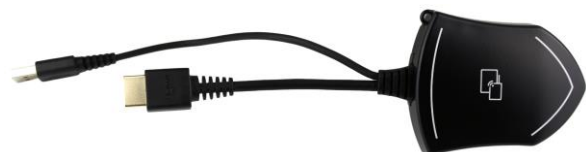

ShareView Wireless Pro

79060-WSPPro Data Sheet

The ShareView Wireless Pro offers professional-quality presentation, multiview, and BYOD video conferencing, all completely wireless. Users can wirelessly present content from their HDMI or USB-C laptop, from an Apple device via Airplay, or from an Android device using a free app. The ShareView Wireless Pro supports full-4K resolution, up to 16 users presenting simultaneously, and seamless switching. Laptops connected wirelessly to a display via the ShareView Wireless Pro can access any USB cameras or microphones connected to the base receiver unit. Presenters can control any wirelessly-connected device via an interactive display or a mouse connected to the base unit.

With the ShareView Wireless Pro, users can enjoy wireless, plug-and-play, seamless presentation and BYOD video conferencing with a wealth of premium features and advanced functionality.

Features:

- Wireless BYOD video conferencing and local presentation
- Plug-and-play operation with HDMI & USB-C hardware transmitters
- Supports Apple Airplay, Android Miracast, and Chromecast
- USB feedback for wireless control of devices from interactive displays
- Supports HDMI 2.0 and video output resolutions up to 4K@60Hz
- View up to 4 sources simultaneously for seamless, wireless collaboration
- Shipped fully functional, pre-programmed, and rigorously tested

HDMI + USB-A Wireless Transmitter