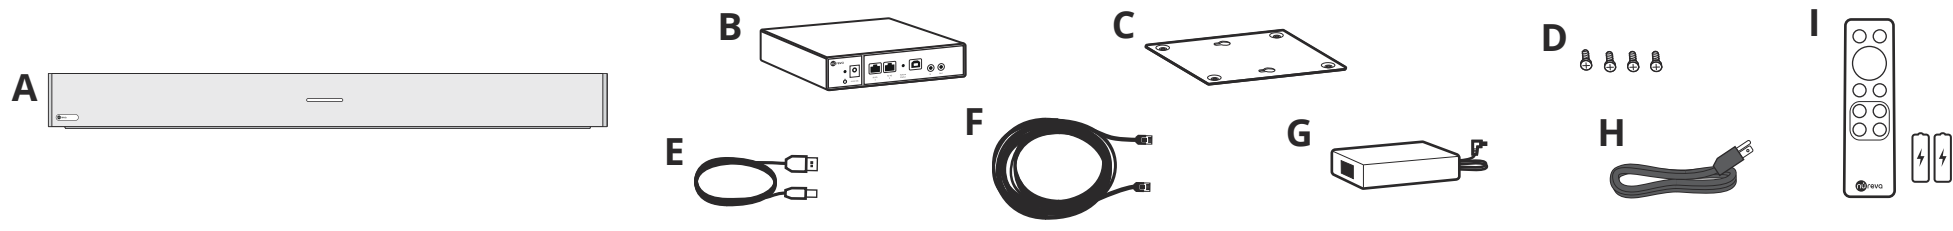

HDL300 and DUAL HDL300 QUICK START GUIDE

PACKAGE CONTENTS

YOU WILL NEED

X	Y
0" - 2"	3"
2" - 4"	6"
4" - 8"	12"
0 - 4 cm	6 cm
4 - 8 cm	12 cm
8 - 20 cm	30 cm

DUAL HDL300

REMOTE CONTROL

support@nureva.com support.nureva.com