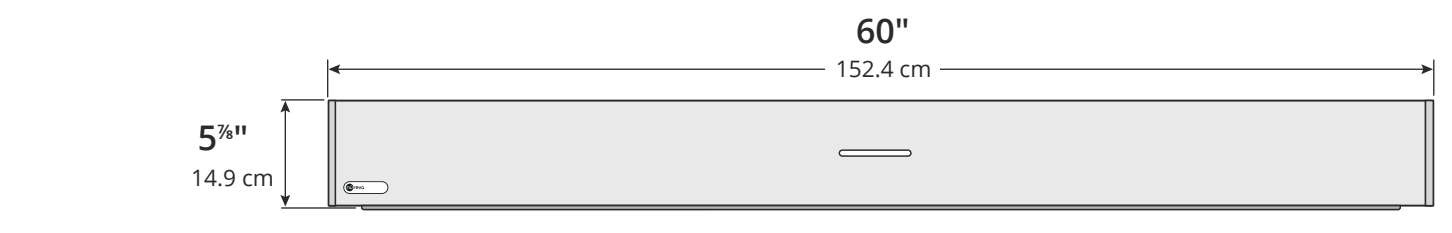

HDL300 and DUAL HDL300 QUICK START GUIDE

PACKAGE CONTENTS

YOU WILL NEED

X	Y
0" - 2"	3"
2" - 4"	6"
4" - 8"	12"
0 - 4 cm	6 cm
4 - 8 cm	12 cm
8 - 20 cm	30 cm

DUAL HDL300

REMOTE CONTROL

support@nureva.com support.nureva.com