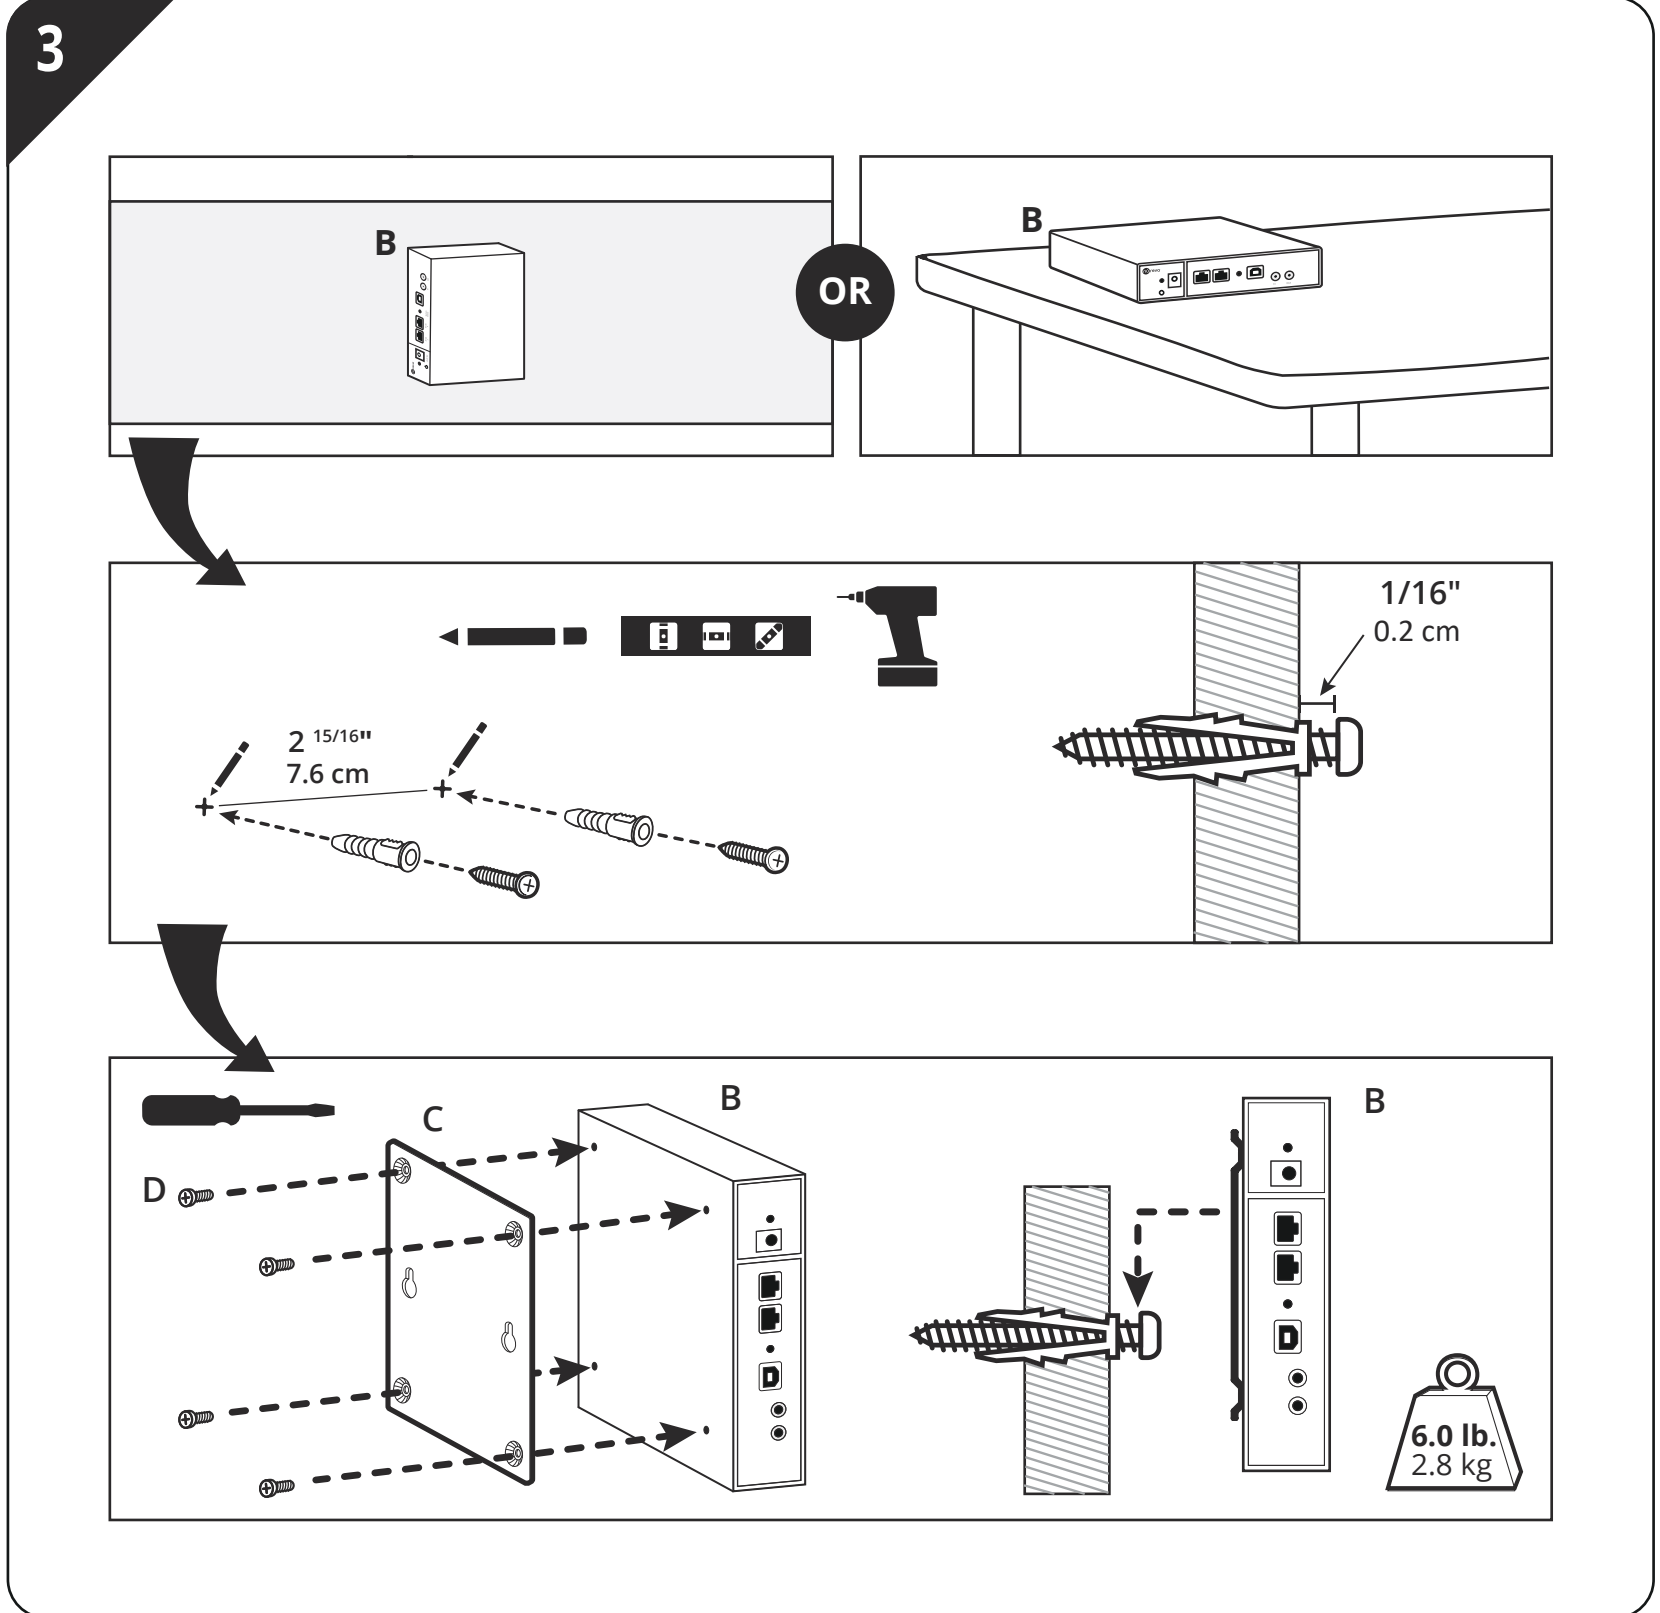

HDL300 and DUAL HDL300 QUICK START GUIDE

PACKAGE CONTENTS

YOU WILL NEED

X	Y
0" - 2"	3"
2" - 4"	6"
4" - 8"	12"
0 - 4 cm	6 cm
4 - 8 cm	12 cm
8 - 20 cm	30 cm

DUAL HDL300

REMOTE CONTROL

support@nureva.com support.nureva.com