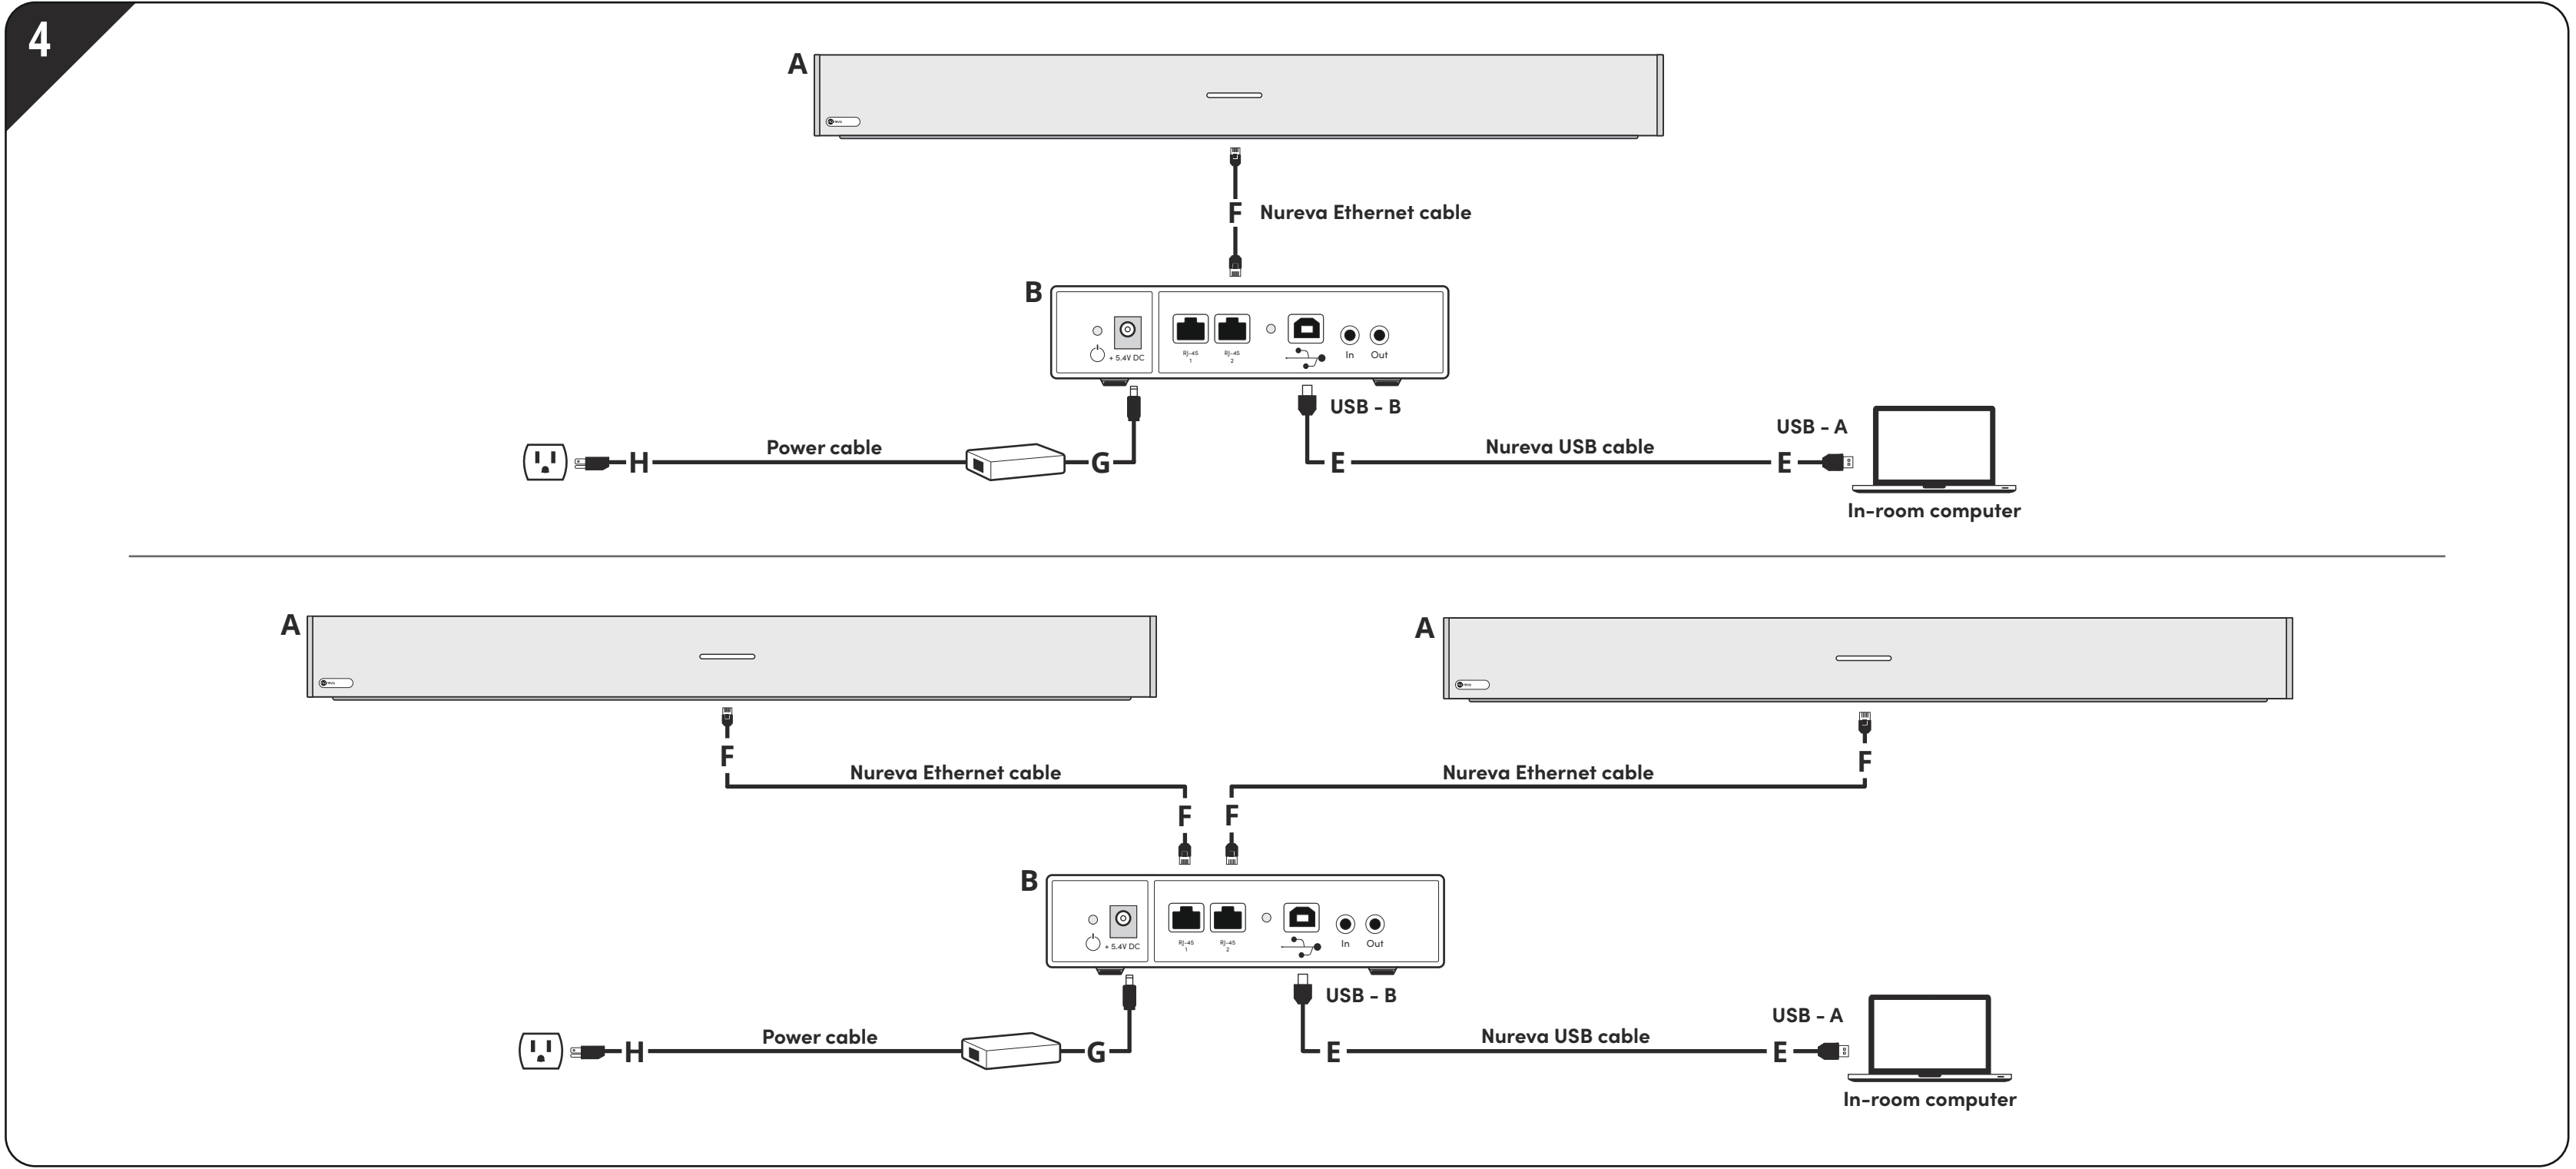

HDL300 and DUAL HDL300 QUICK START GUIDE

PACKAGE CONTENTS

YOU WILL NEED

X	Y
0" - 2"	3"
2" - 4"	6"
4" - 8"	12"
0 - 4 cm	6 cm
4 - 8 cm	12 cm
8 - 20 cm	30 cm

DUAL HDL300

REMOTE CONTROL

support@nureva.com support.nureva.com