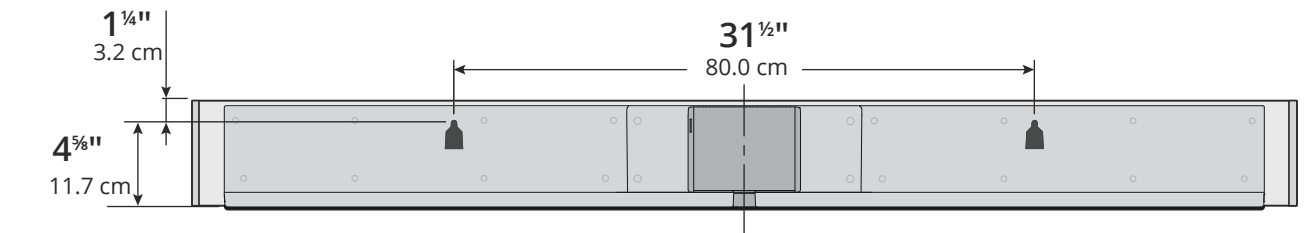

HDL300 and DUAL HDL300 QUICK START GUIDE

PACKAGE CONTENTS

YOU WILL NEED

X	Y
0" - 2"	3"
2" - 4"	6"
4" - 8"	12"
0 - 4 cm	6 cm
4 - 8 cm	12 cm
8 - 20 cm	30 cm

DUAL HDL300

REMOTE CONTROL

support@nureva.com support.nureva.com