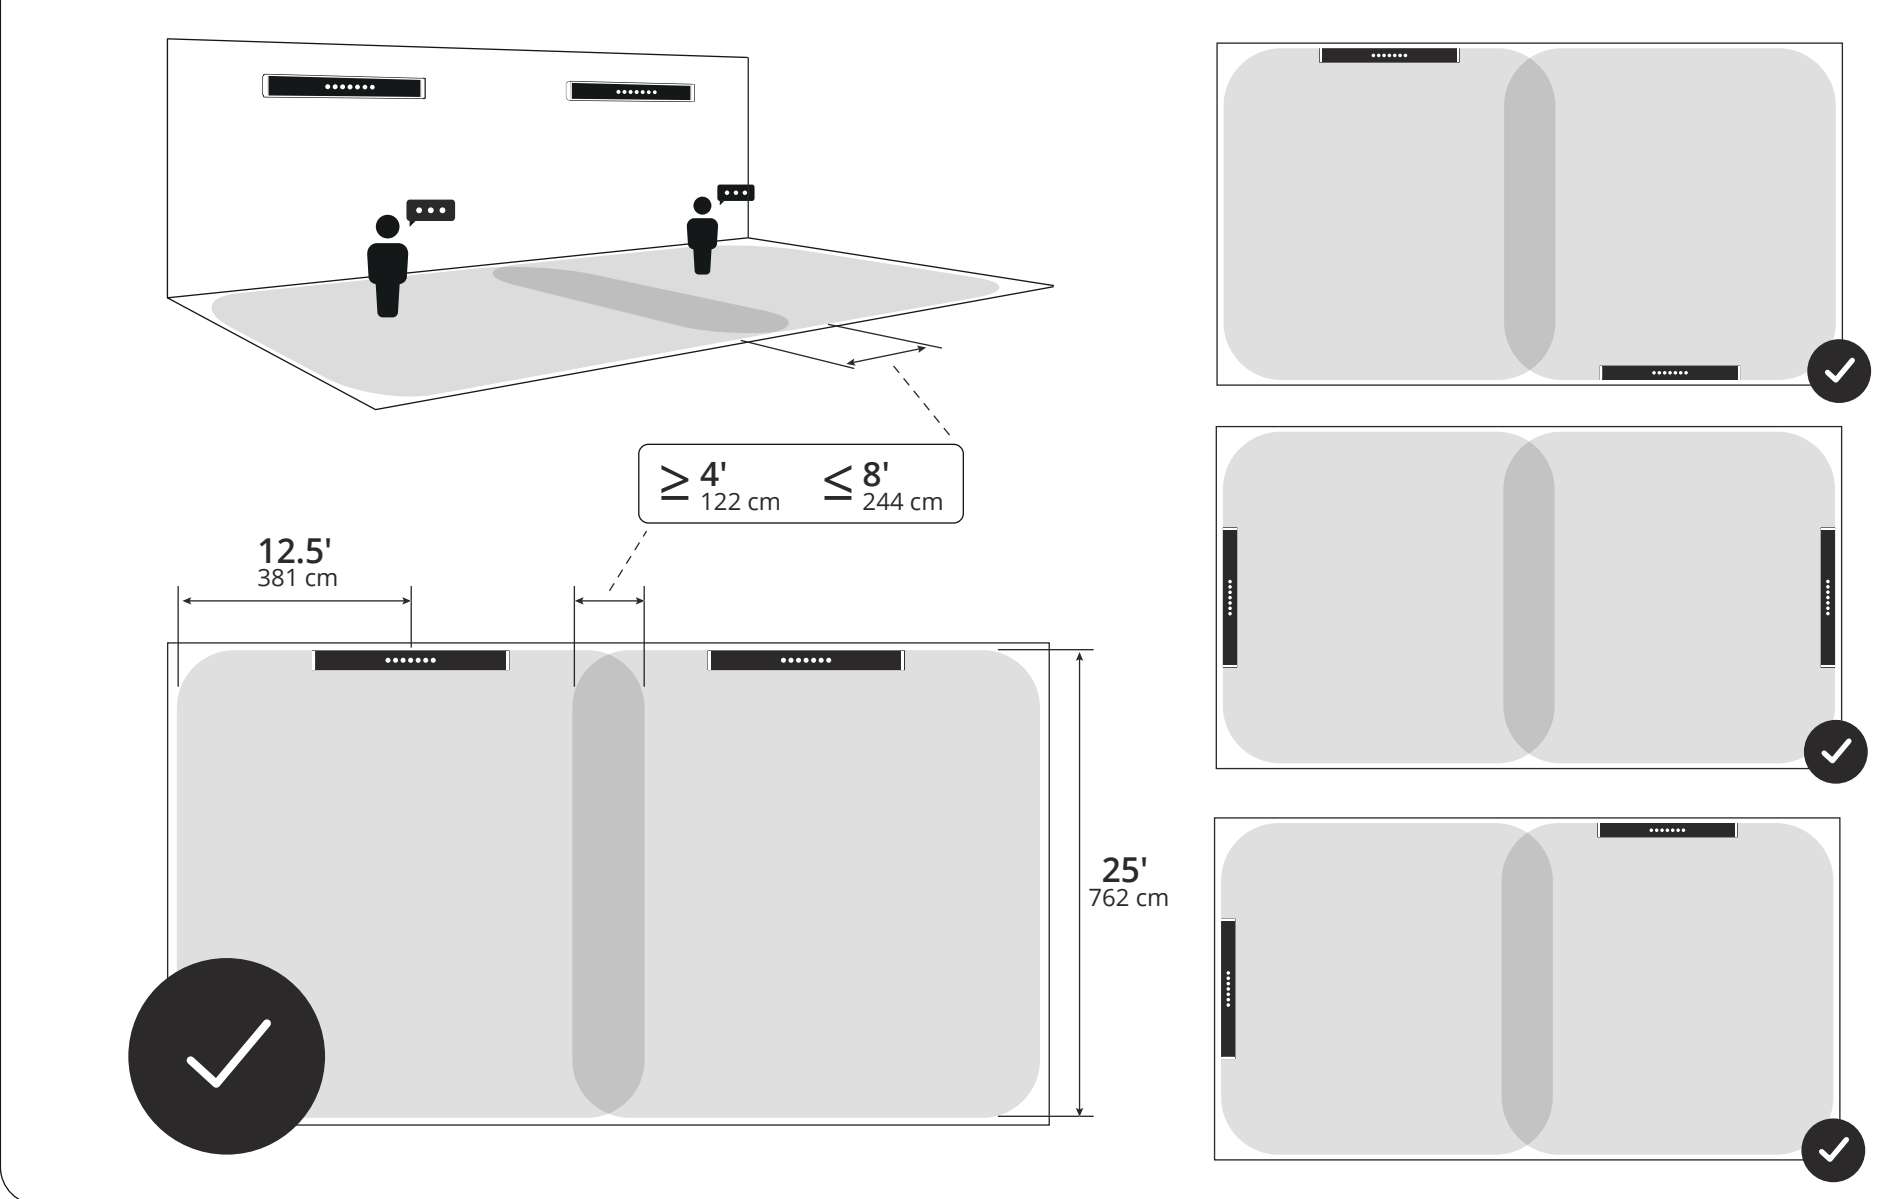

HDL300 and DUAL HDL300 QUICK START GUIDE

PACKAGE CONTENTS

YOU WILL NEED

X	Y
0" - 2"	3"
2" - 4"	6"
4" - 8"	12"
0 - 4 cm	6 cm
4 - 8 cm	12 cm
8 - 20 cm	30 cm

DUAL HDL300

REMOTE CONTROL

support@nureva.com support.nureva.com