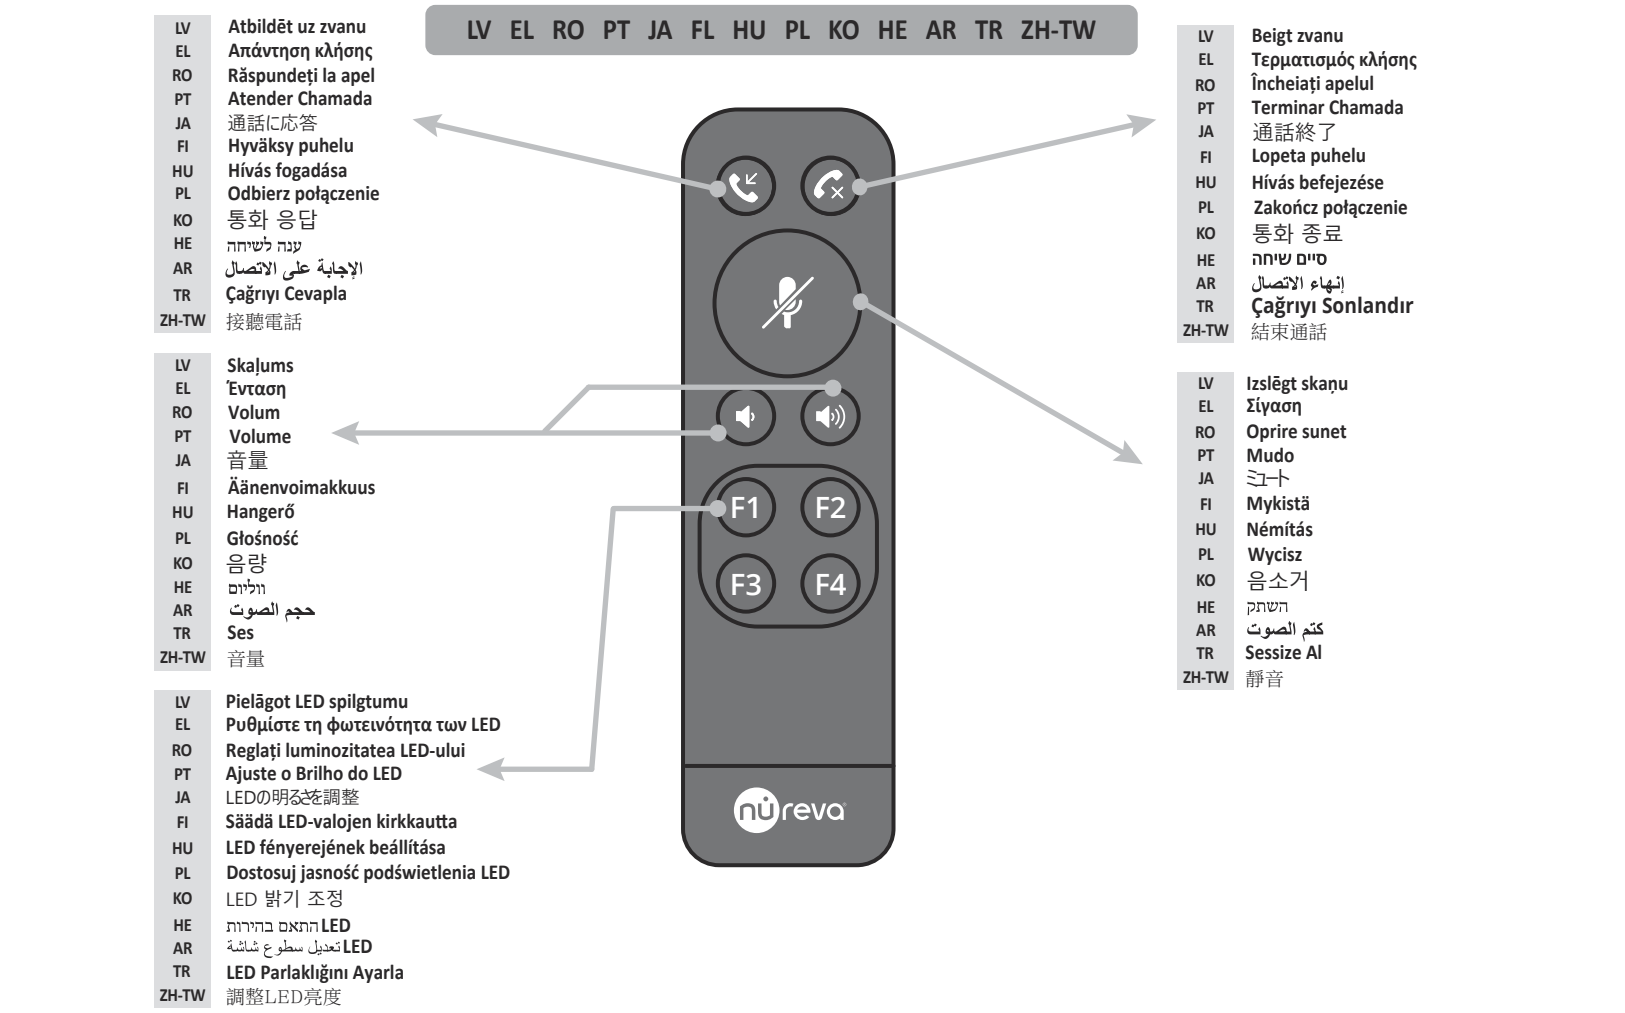

HDL300 and DUAL HDL300 QUICK START GUIDE

PACKAGE CONTENTS

YOU WILL NEED

X	Y
0" - 2"	3"
2" - 4"	6"
4" - 8"	12"
0 - 4 cm	6 cm
4 - 8 cm	12 cm
8 - 20 cm	30 cm

DUAL HDL300

REMOTE CONTROL

support@nureva.com support.nureva.com