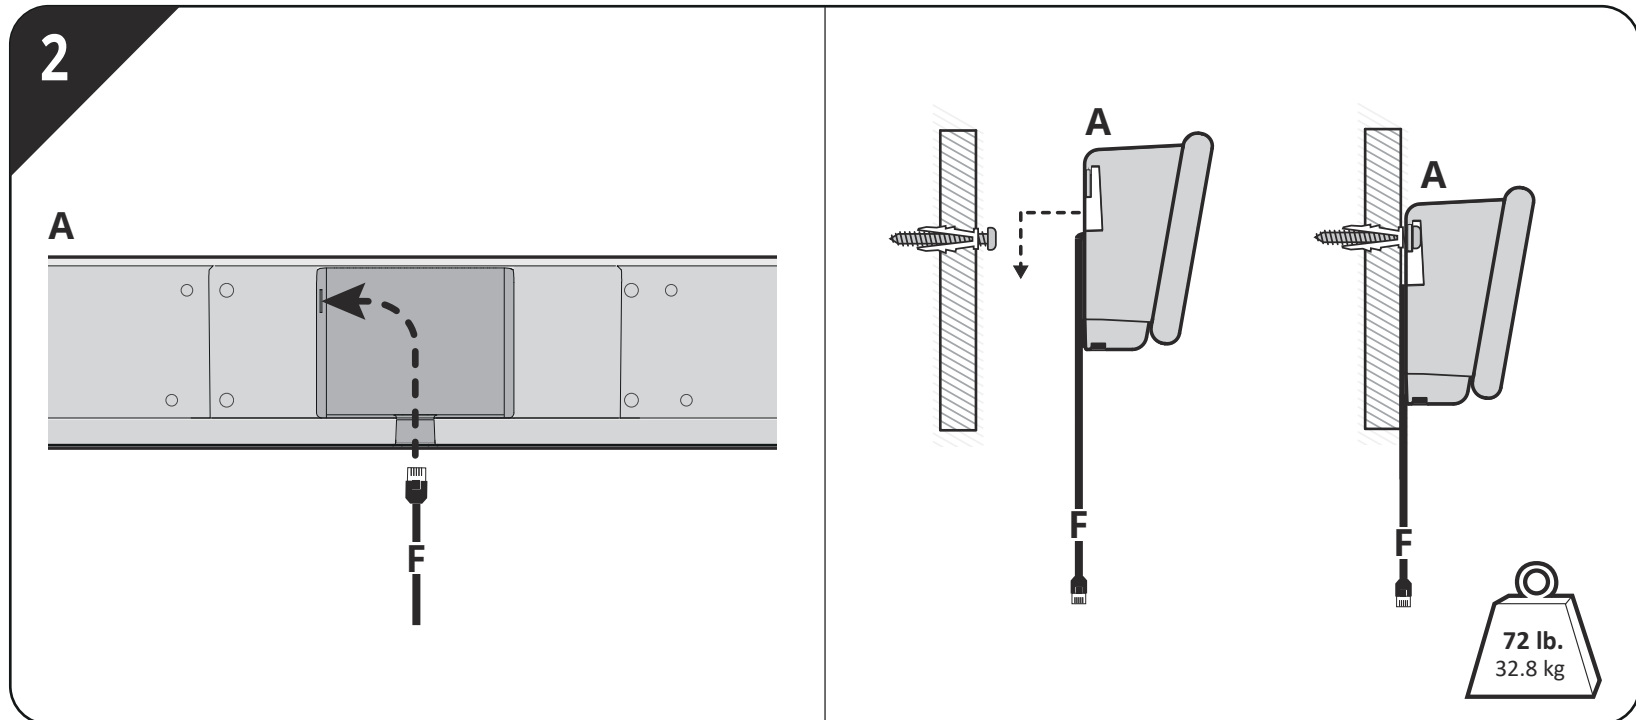

HDL300 and DUAL HDL300 QUICK START GUIDE

PACKAGE CONTENTS

YOU WILL NEED

X	Y
0" - 2"	3"
2" - 4"	6"
4" - 8"	12"
0 - 4 cm	6 cm
4 - 8 cm	12 cm
8 - 20 cm	30 cm

DUAL HDL300

REMOTE CONTROL

support@nureva.com support.nureva.com