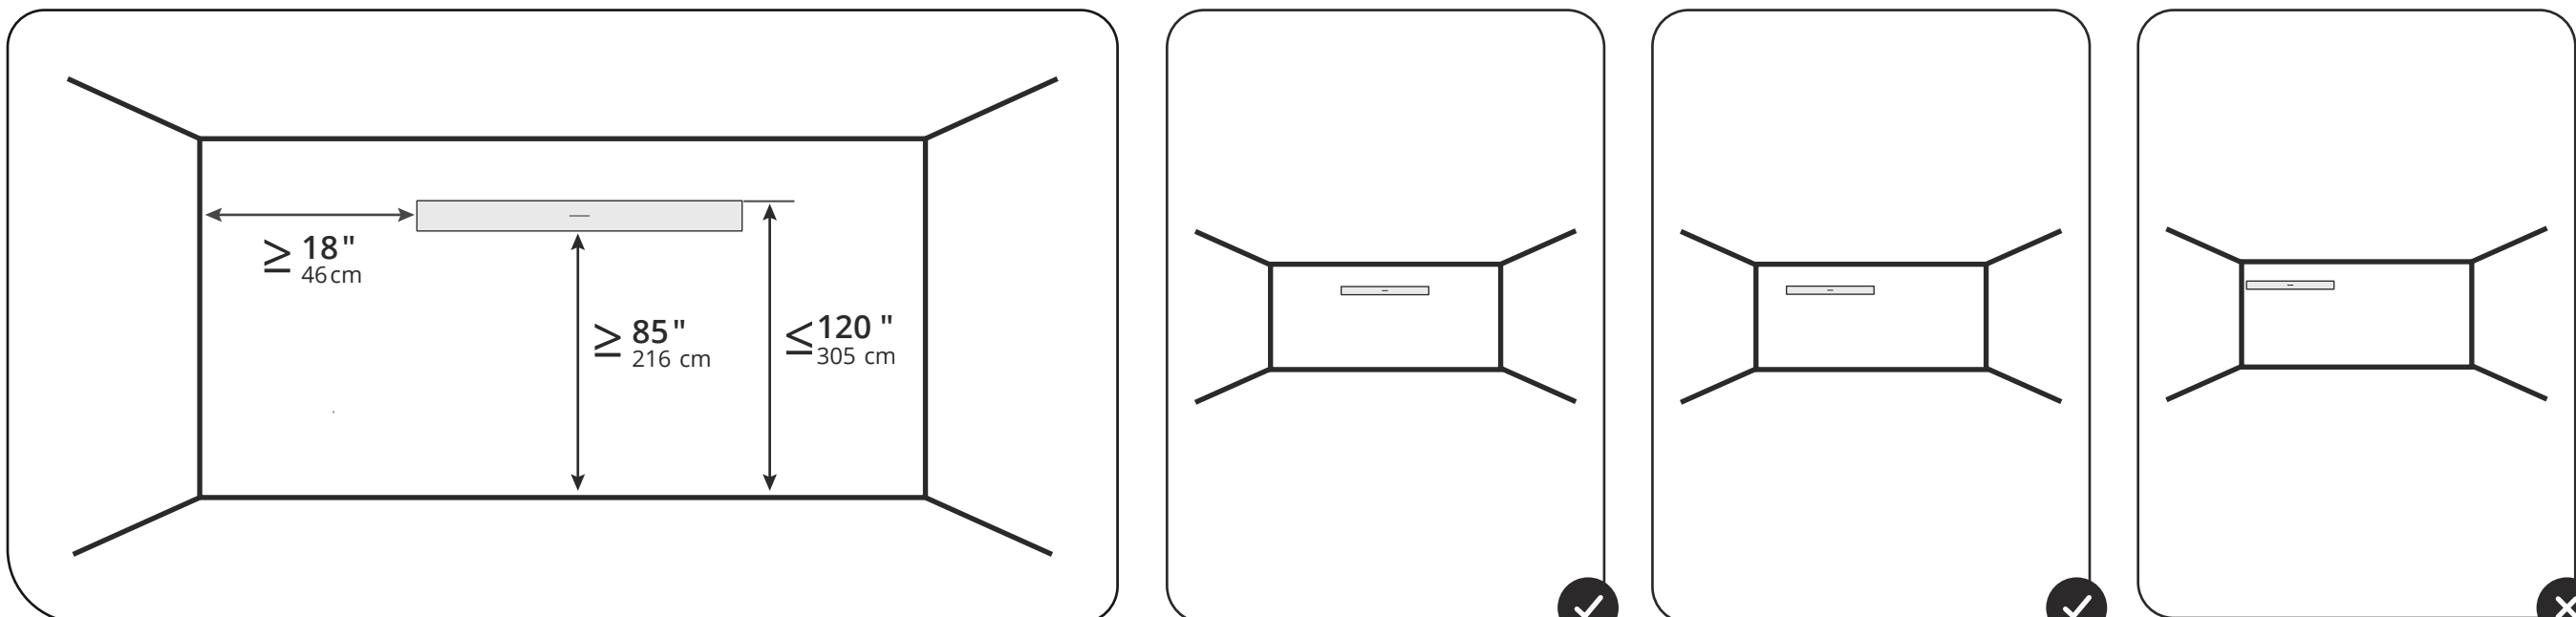

HDL300 and DUAL HDL300 QUICK START GUIDE

PACKAGE CONTENTS

YOU WILL NEED

X	Y
0" - 2"	3"
2" - 4"	6"
4" - 8"	12"
0 - 4 cm	6 cm
4 - 8 cm	12 cm
8 - 20 cm	30 cm

DUAL HDL300

REMOTE CONTROL

support@nureva.com support.nureva.com