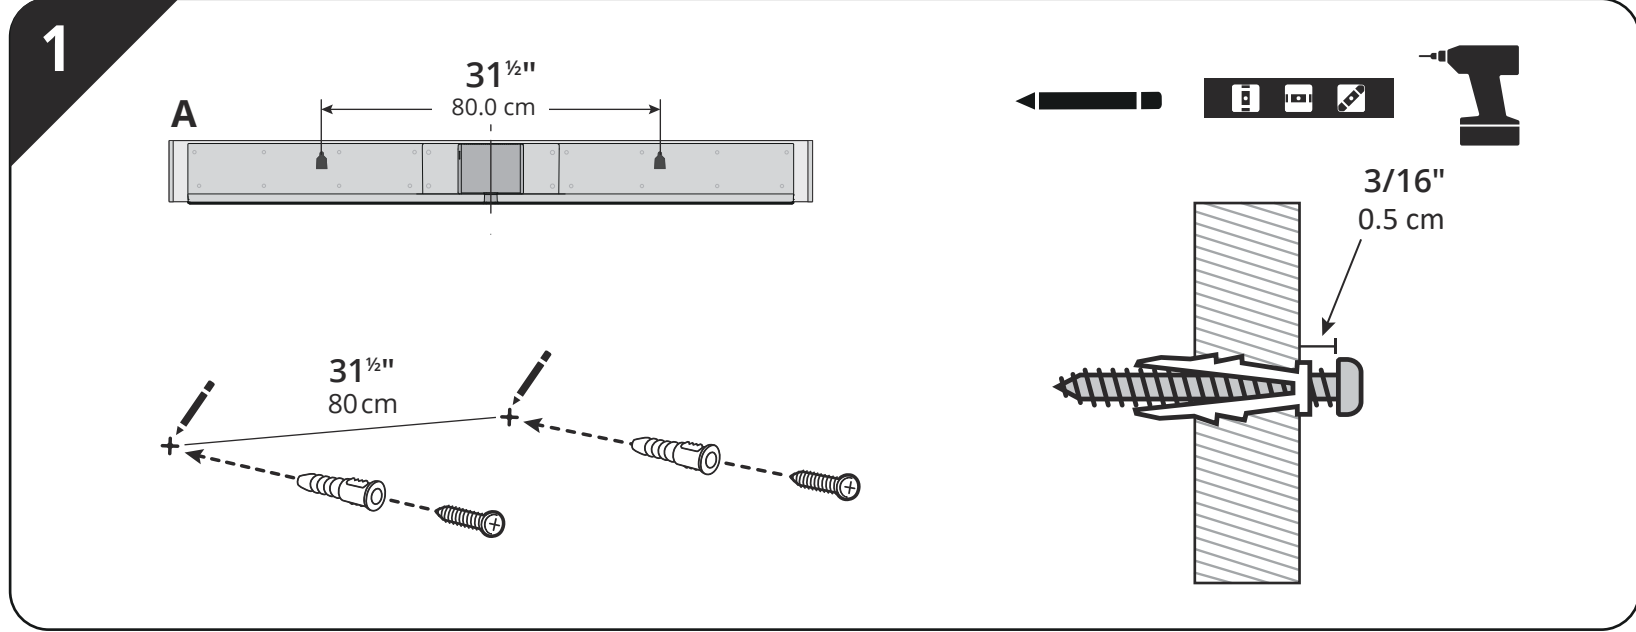

HDL300 and DUAL HDL300 QUICK START GUIDE

PACKAGE CONTENTS

YOU WILL NEED

X	Y
0" - 2"	3"
2" - 4"	6"
4" - 8"	12"
0 - 4 cm	6 cm
4 - 8 cm	12 cm
8 - 20 cm	30 cm

DUAL HDL300

REMOTE CONTROL

support@nureva.com support.nureva.com