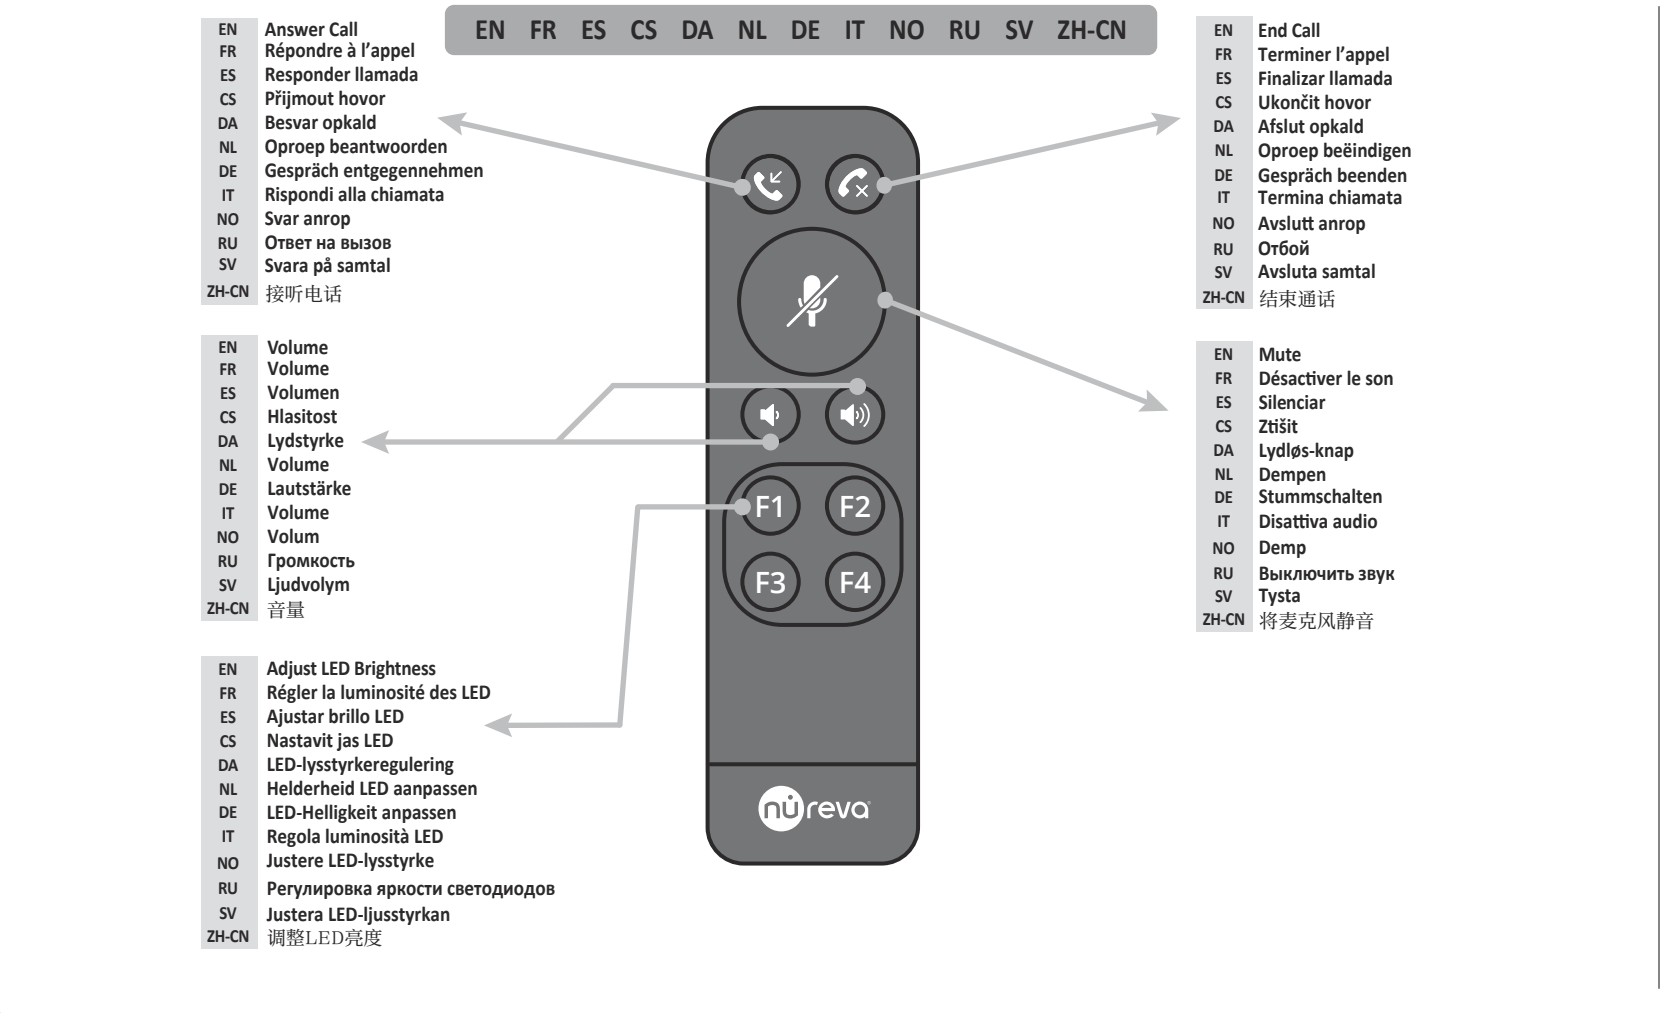

HDL300 and DUAL HDL300 QUICK START GUIDE

PACKAGE CONTENTS

YOU WILL NEED

X	Y
0" - 2"	3"
2" - 4"	6"
4" - 8"	12"
0 - 4 cm	6 cm
4 - 8 cm	12 cm
8 - 20 cm	30 cm

DUAL HDL300

REMOTE CONTROL

support@nureva.com support.nureva.com