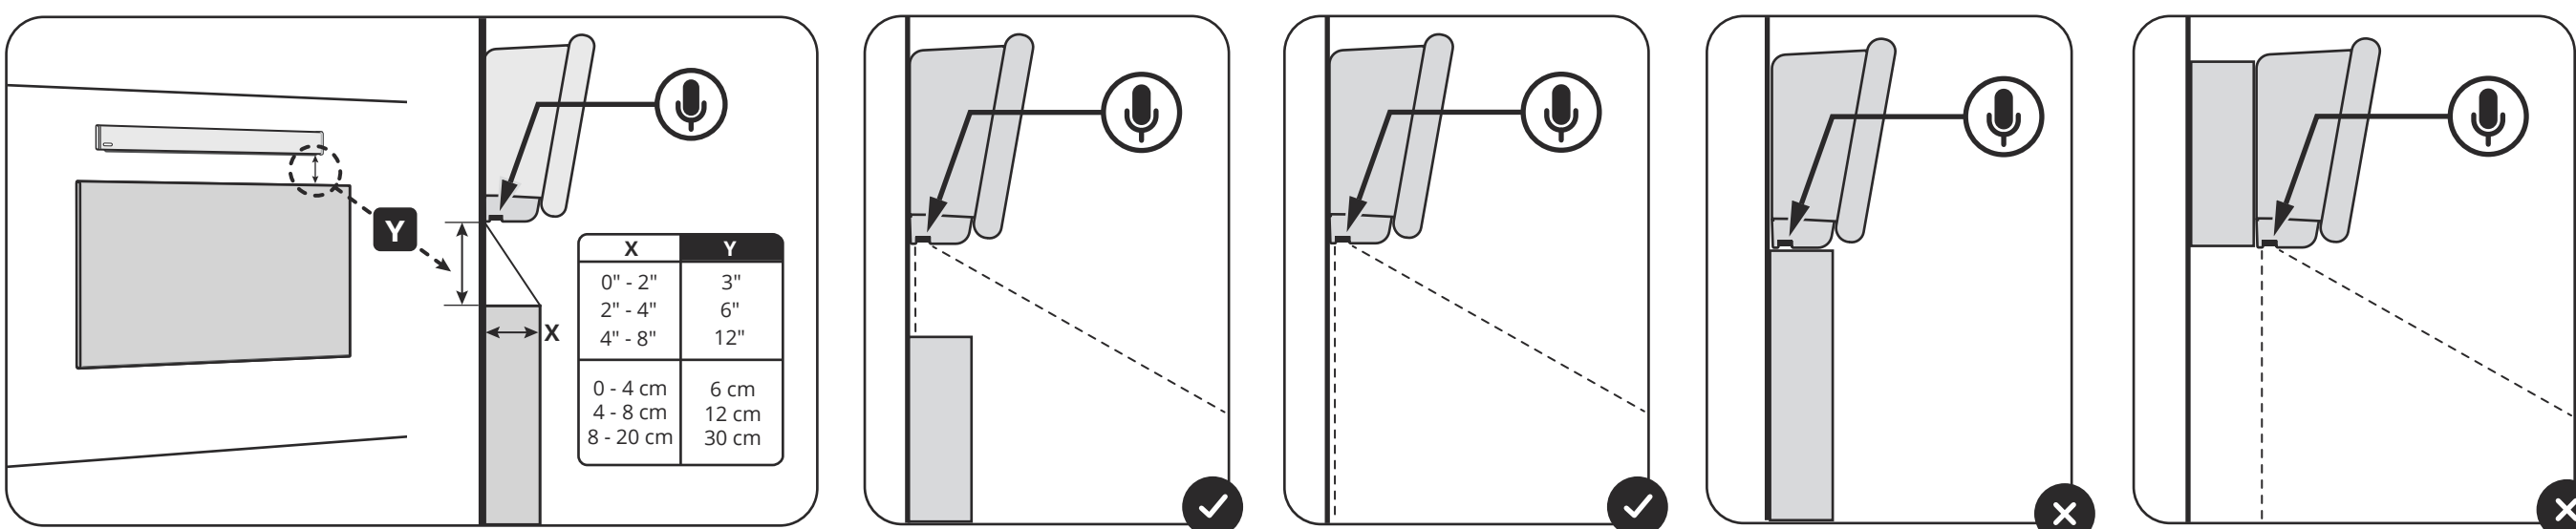

HDL300 and DUAL HDL300 QUICK START GUIDE

PACKAGE CONTENTS

YOU WILL NEED

X	Y
0" - 2"	3"
2" - 4"	6"
4" - 8"	12"
0 - 4 cm	6 cm
4 - 8 cm	12 cm
8 - 20 cm	30 cm

DUAL HDL300

REMOTE CONTROL

support@nureva.com support.nureva.com